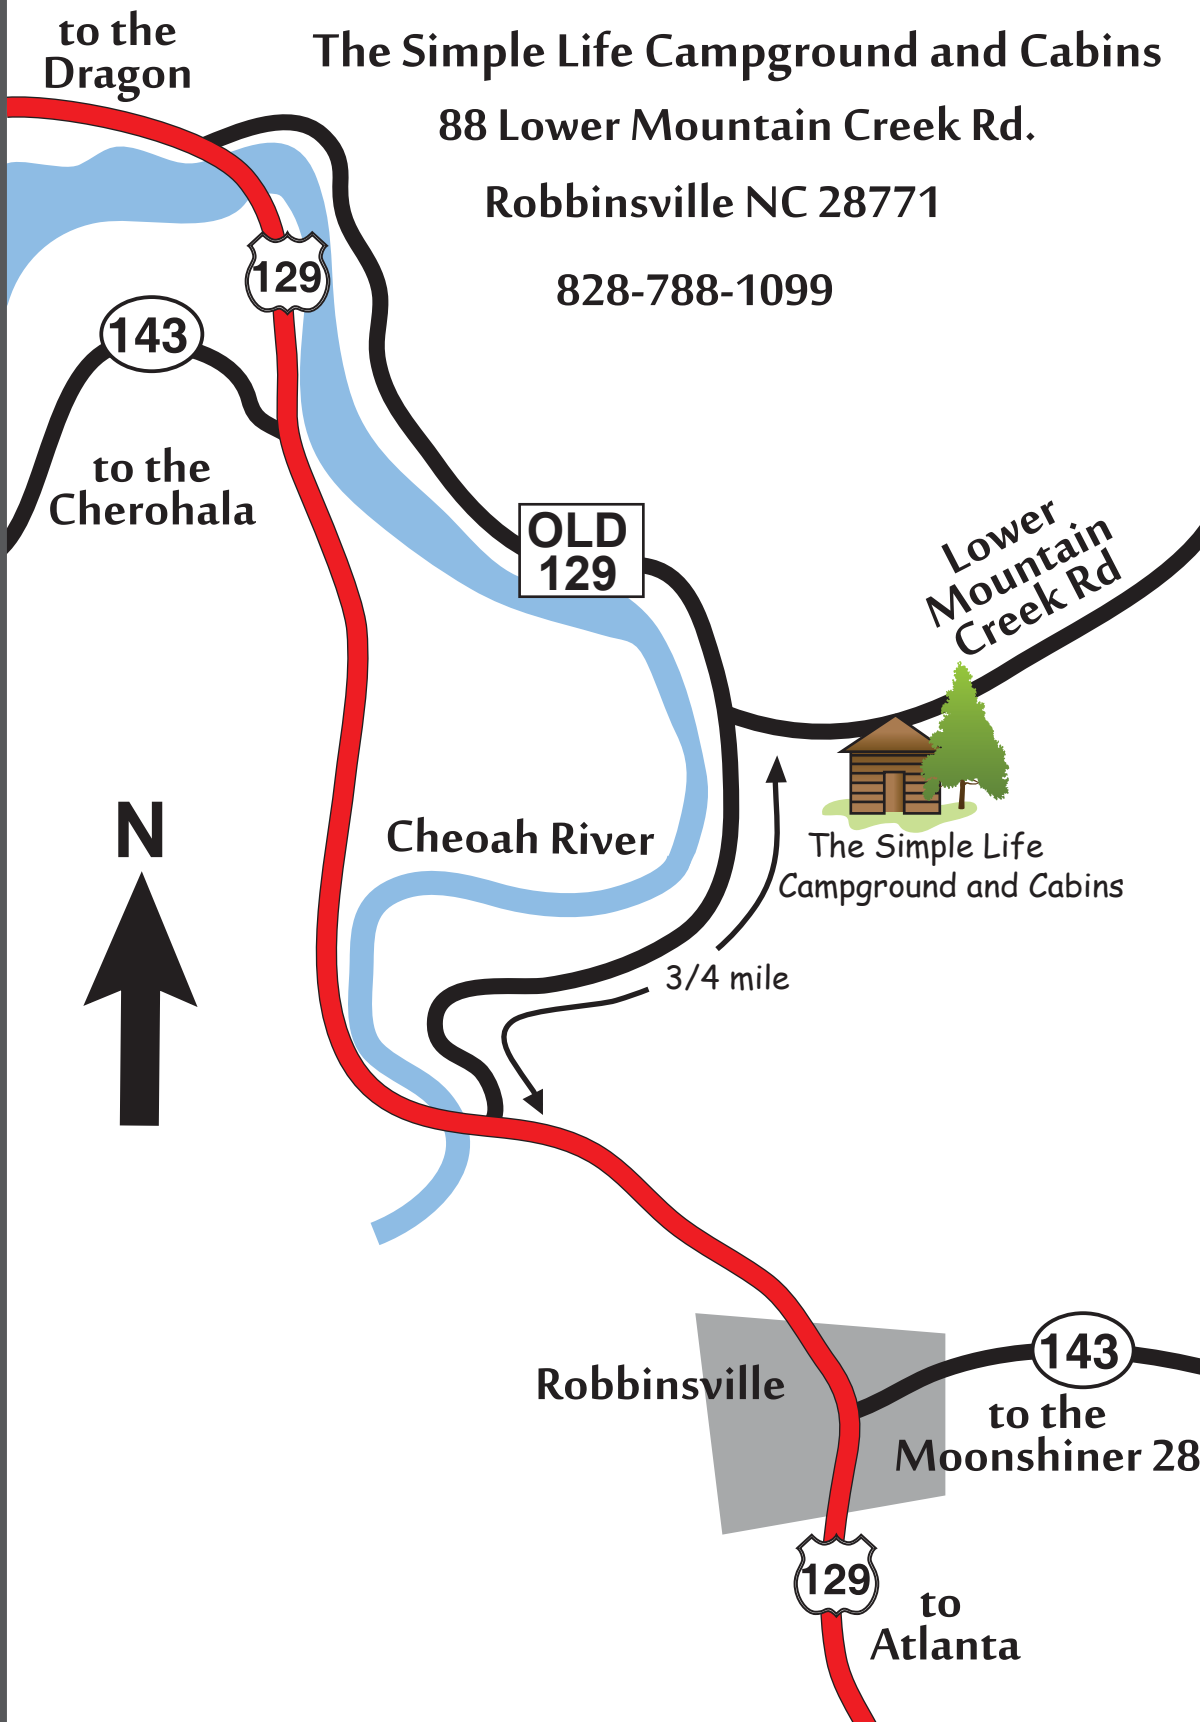

The Simple Life Campground and Cabins

88 Lower Mountain Creek Rd.

Robbinsville NC 28771

828-788-1099

to the Dragon

to the Cherohala

Lower Mountain Creek Rd

The Simple Life Campground and Cabins

3/4 mile

Cheoah River

Robbinsville

to the Moonshiner 28

to Atlanta

N

143

129

OLD 129

143

129